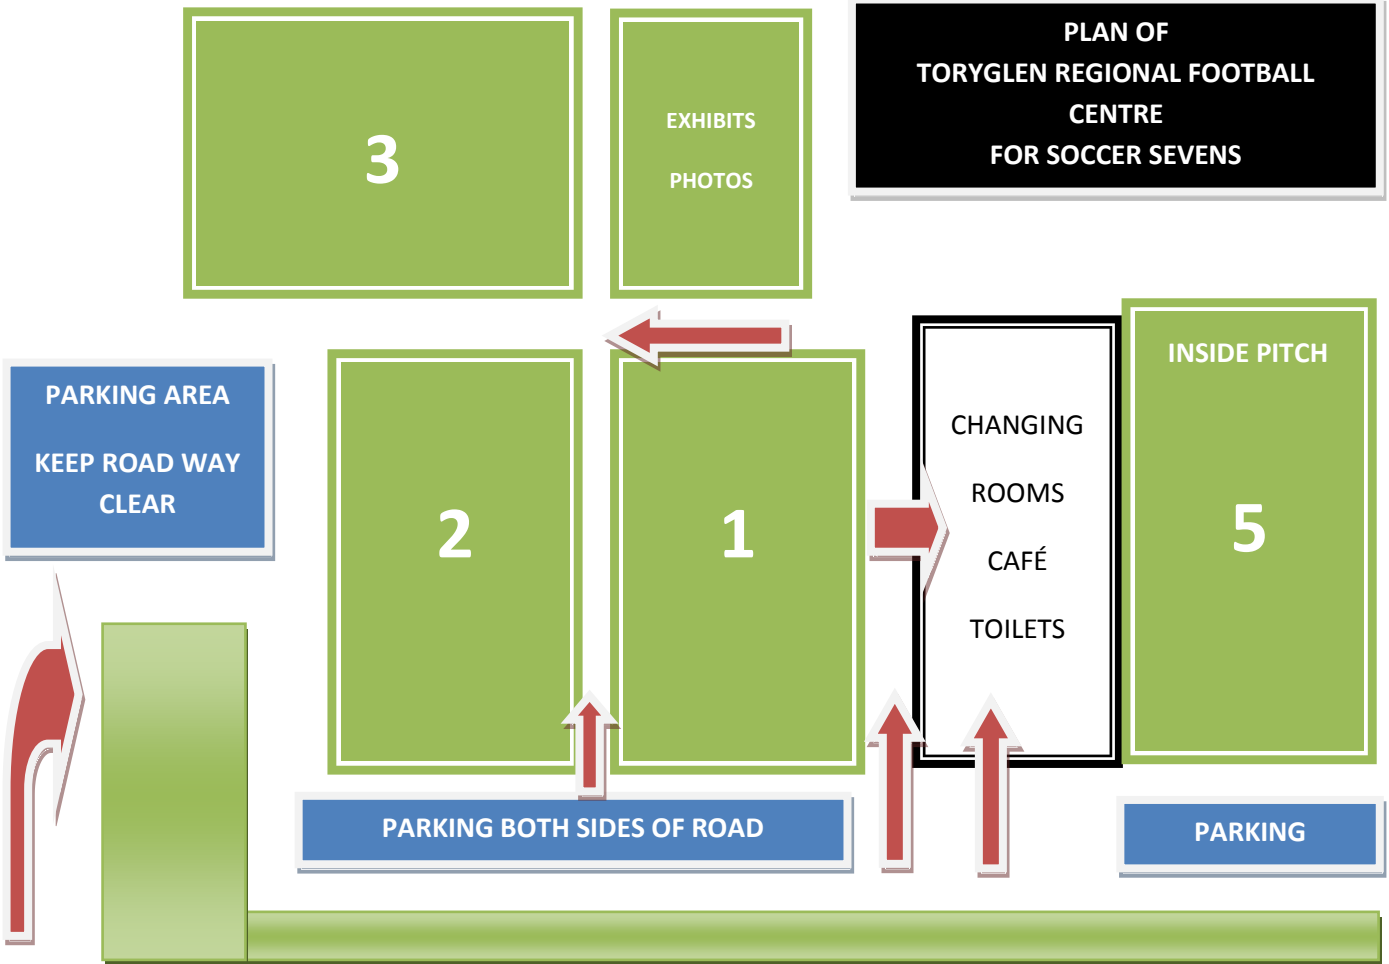

**PLAN OF
TORYGLEN REGIONAL FOOTBALL
CENTRE
FOR SOCCER SEVENS**

 ASDA SUPERSTORE – OPEN 24 HOURS
YOU MAY BE ABLE TO USE THE AREA ON RIGHT HAND SIDE
OF THE STORE CARPARK AS YOU DRIVE IN
IF THEY DO NOT OBJECT