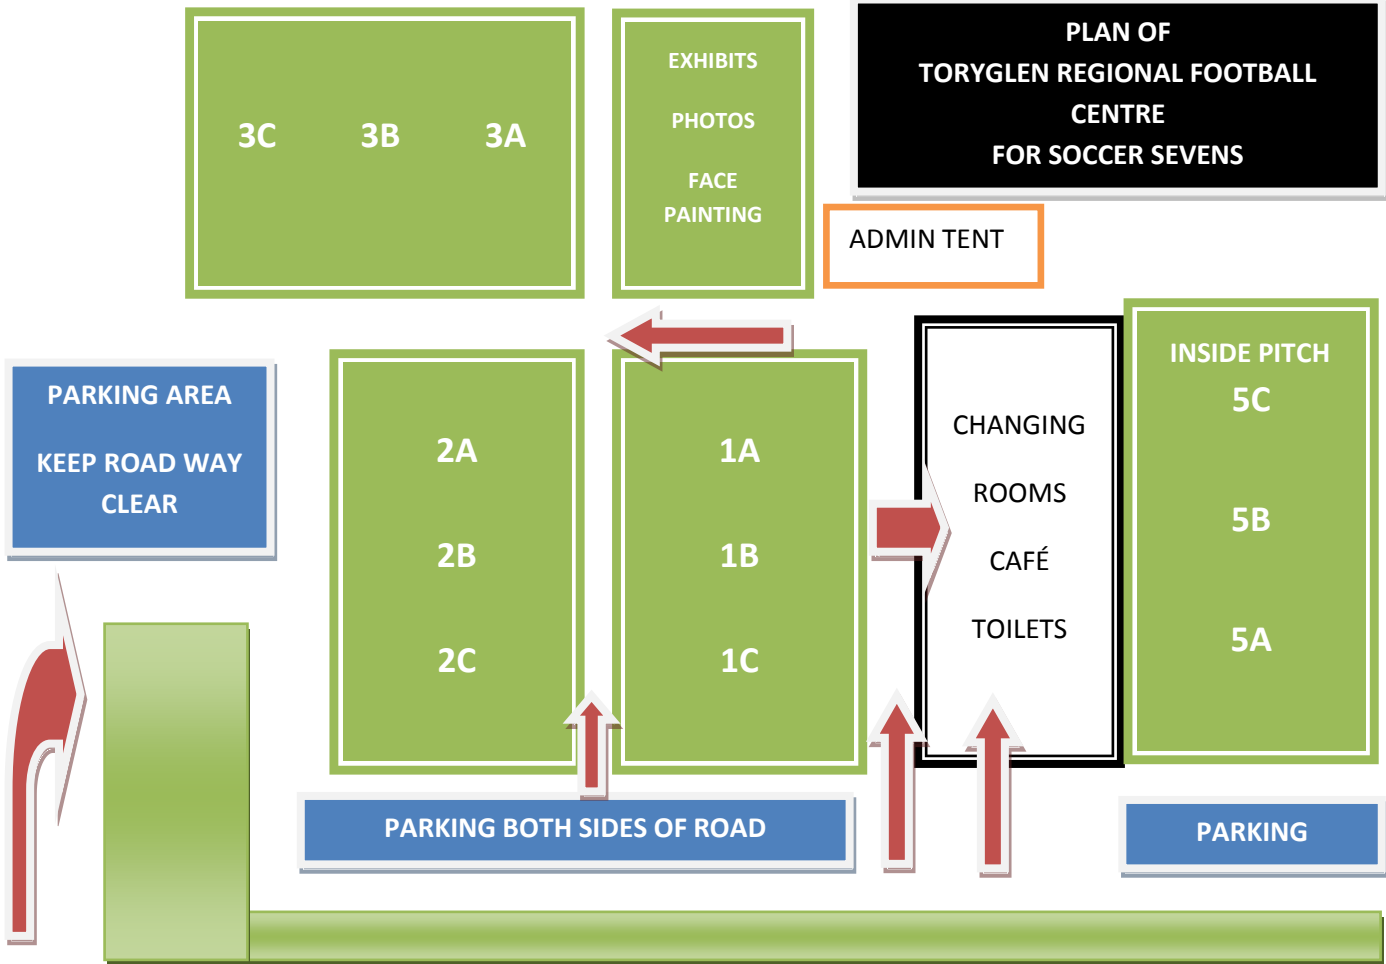

**PLAN OF
TORYGLEN REGIONAL FOOTBALL
CENTRE
FOR SOCCER SEVENS**

 ASDA SUPERSTORE – OPEN 24 HOURS
YOU MAY BE ABLE TO USE THE AREA ON RIGHT HAND SIDE
OF THE STORE CARPARK AS YOU DRIVE IN
IF THEY DO NOT OBJECT